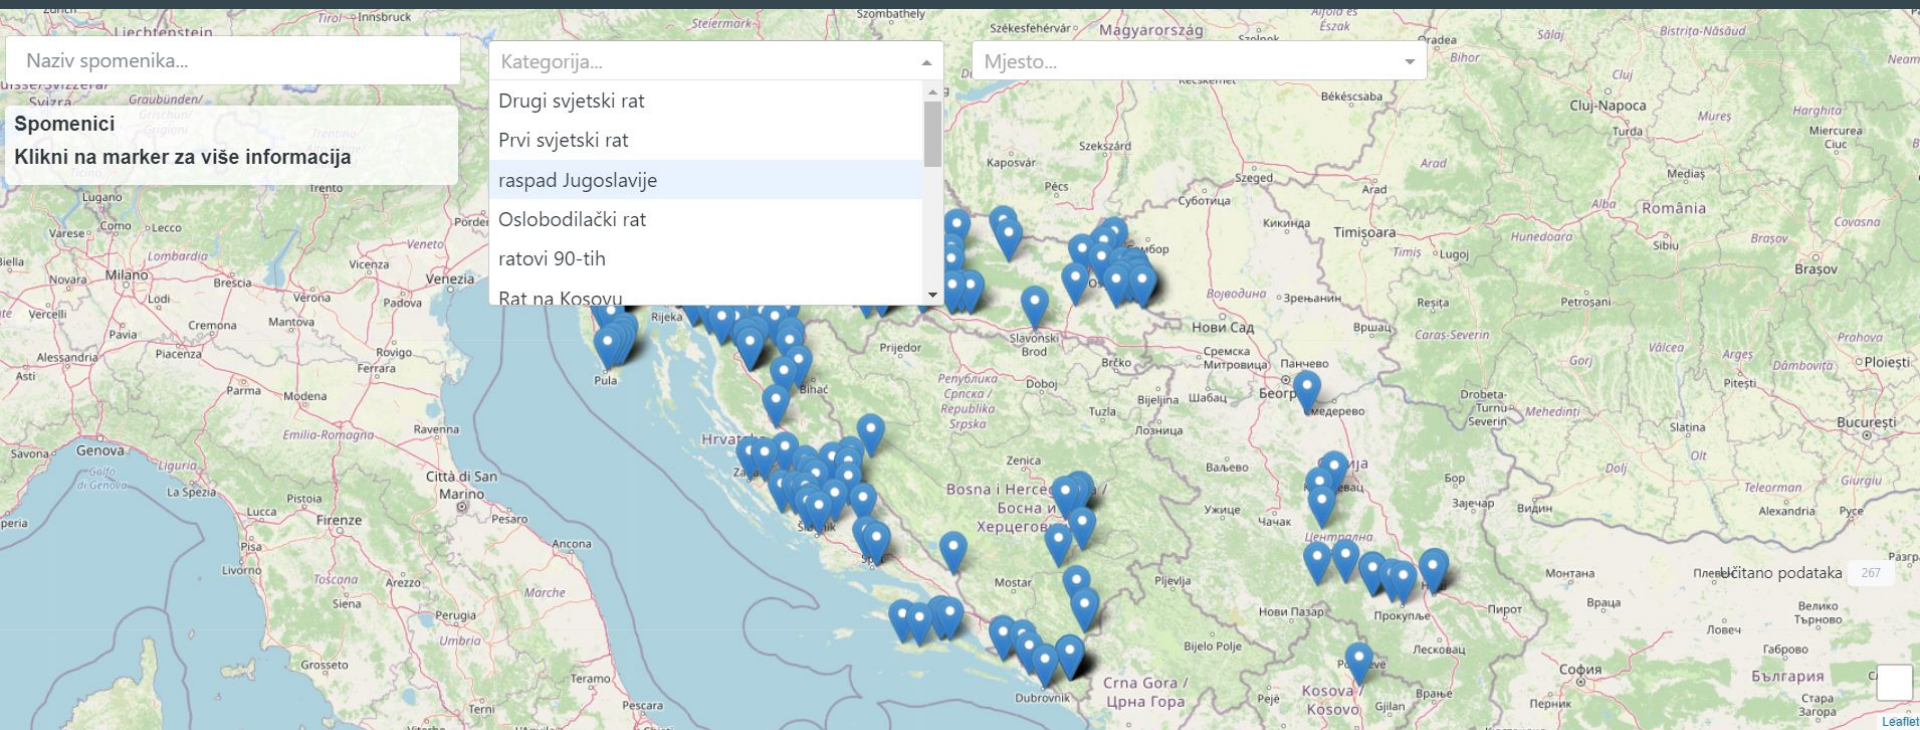

Sučelje

Naziv spomenika...

Spomenici
Klikni na marker za više informacija

Kategorija...

- Drugi svjetski rat
- Prvi svjetski rat
- raspad Jugoslavije
- Oslobodilački rat
- ratovi 90-tih
- Rat na Kosovu

Mjesto...